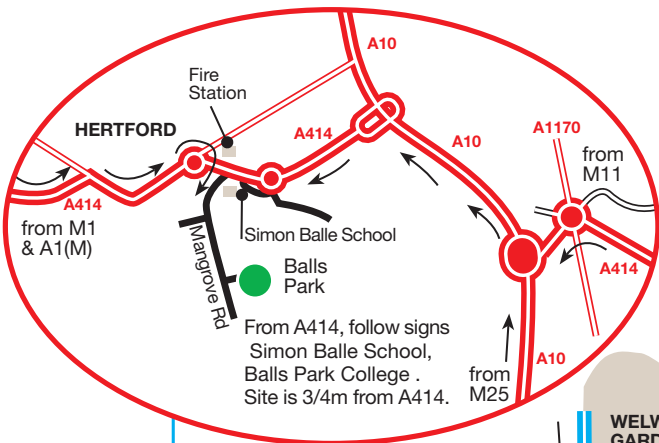

Site Name:	Hertford Camping and Caravanning Club Site		
Address:	Mangrove Road (Not Ball Park), Hertford, Hertfordshire SG13 8AJ		
Telephone:	01992 586696		
OS Map Ref:	166 - TL334113	Latitude: 51.7845	Longitude: -0.0674

From M1, after Fire Station, continue to nex roundabout then return on opposite carriageway for 500 metres, then turn left