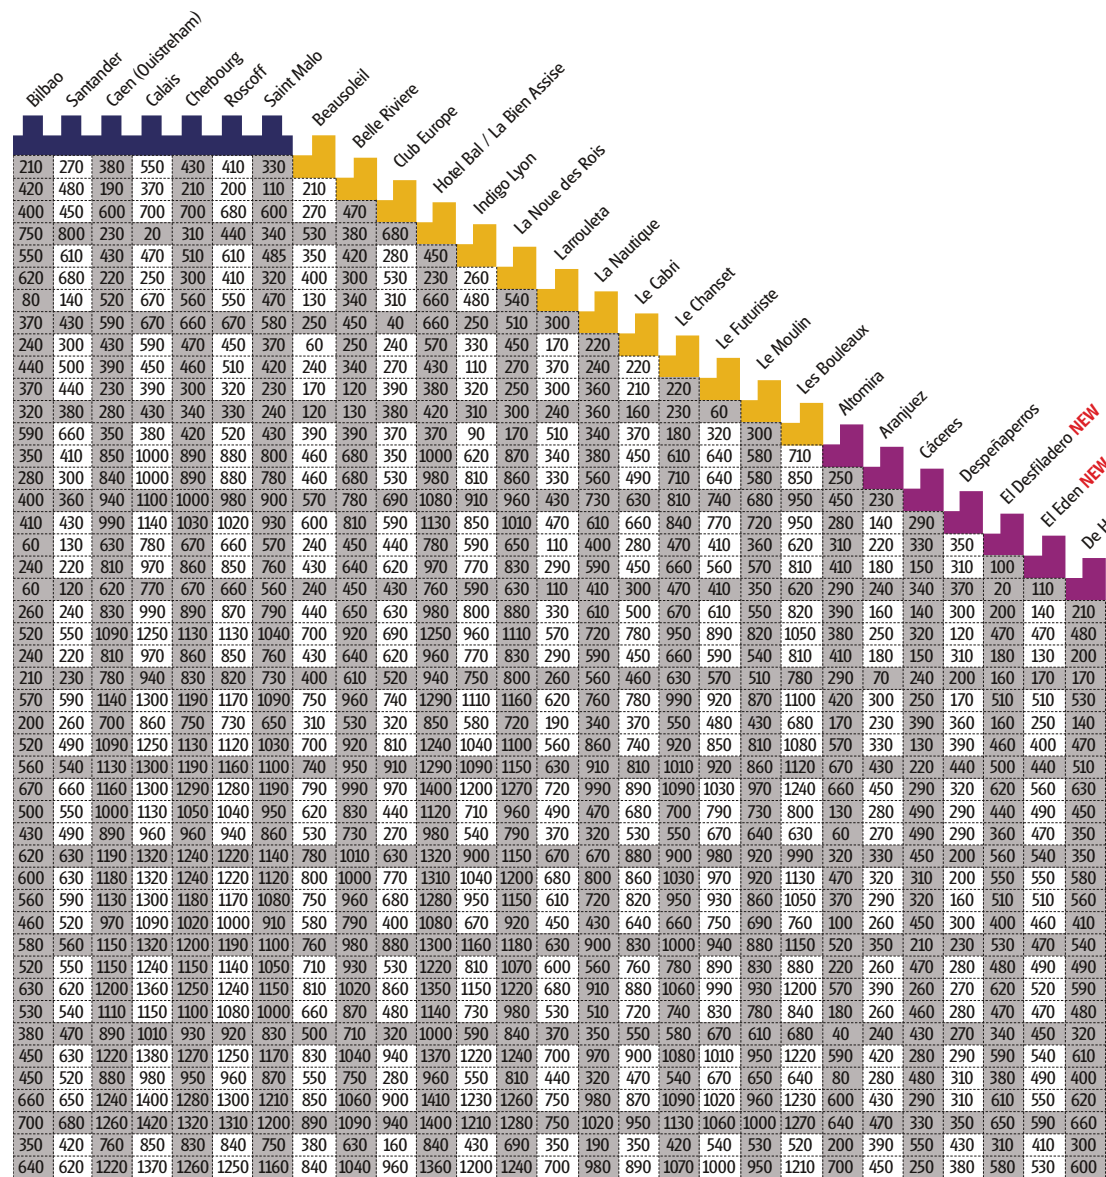

Chart key

-  Ferry ports
-  En Route camp sites (France)
-  En Route camp sites (Spain)
-  En Route camp sites (Portugal)
-  Winter Sun Rally and Winter Sun Camp Sites

Map key
 (Distances and relative locations are not to scale. The map is intended as a general site finder only)

- Motorway/dual carriageway
- Major road
- Winter Sun Rally site
- Winter Sun campsite
- Winter Sun Rally site and campsite
- En Route campsite
- All year round campsite
- Christmas Market Tour
- Morocco Tour
- Ferry
- Channel Tunnel