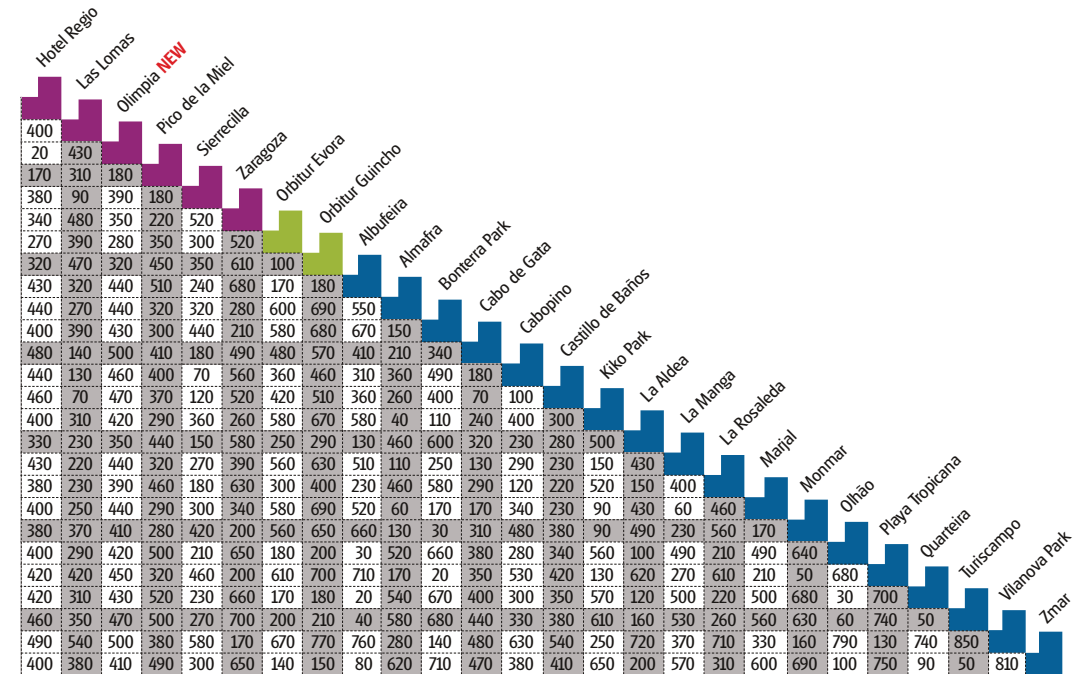

Chart key

-  Ferry ports
-  En Route camp sites (France)
-  En Route camp sites (Spain)
-  En Route camp sites (Portugal)
-  Winter Sun Rally and Winter Sun Camp Sites

Map key
 (Distances and relative locations are not to scale. The map is intended as a general site finder only)

- Motorway/dual carriageway
- Major road
- Winter Sun Rally site
- Winter Sun campsite
- Winter Sun Rally site and campsite
- En Route campsite
- All year round campsite
- Christmas Market Tour
- Morocco Tour
- Ferry
- Channel Tunnel